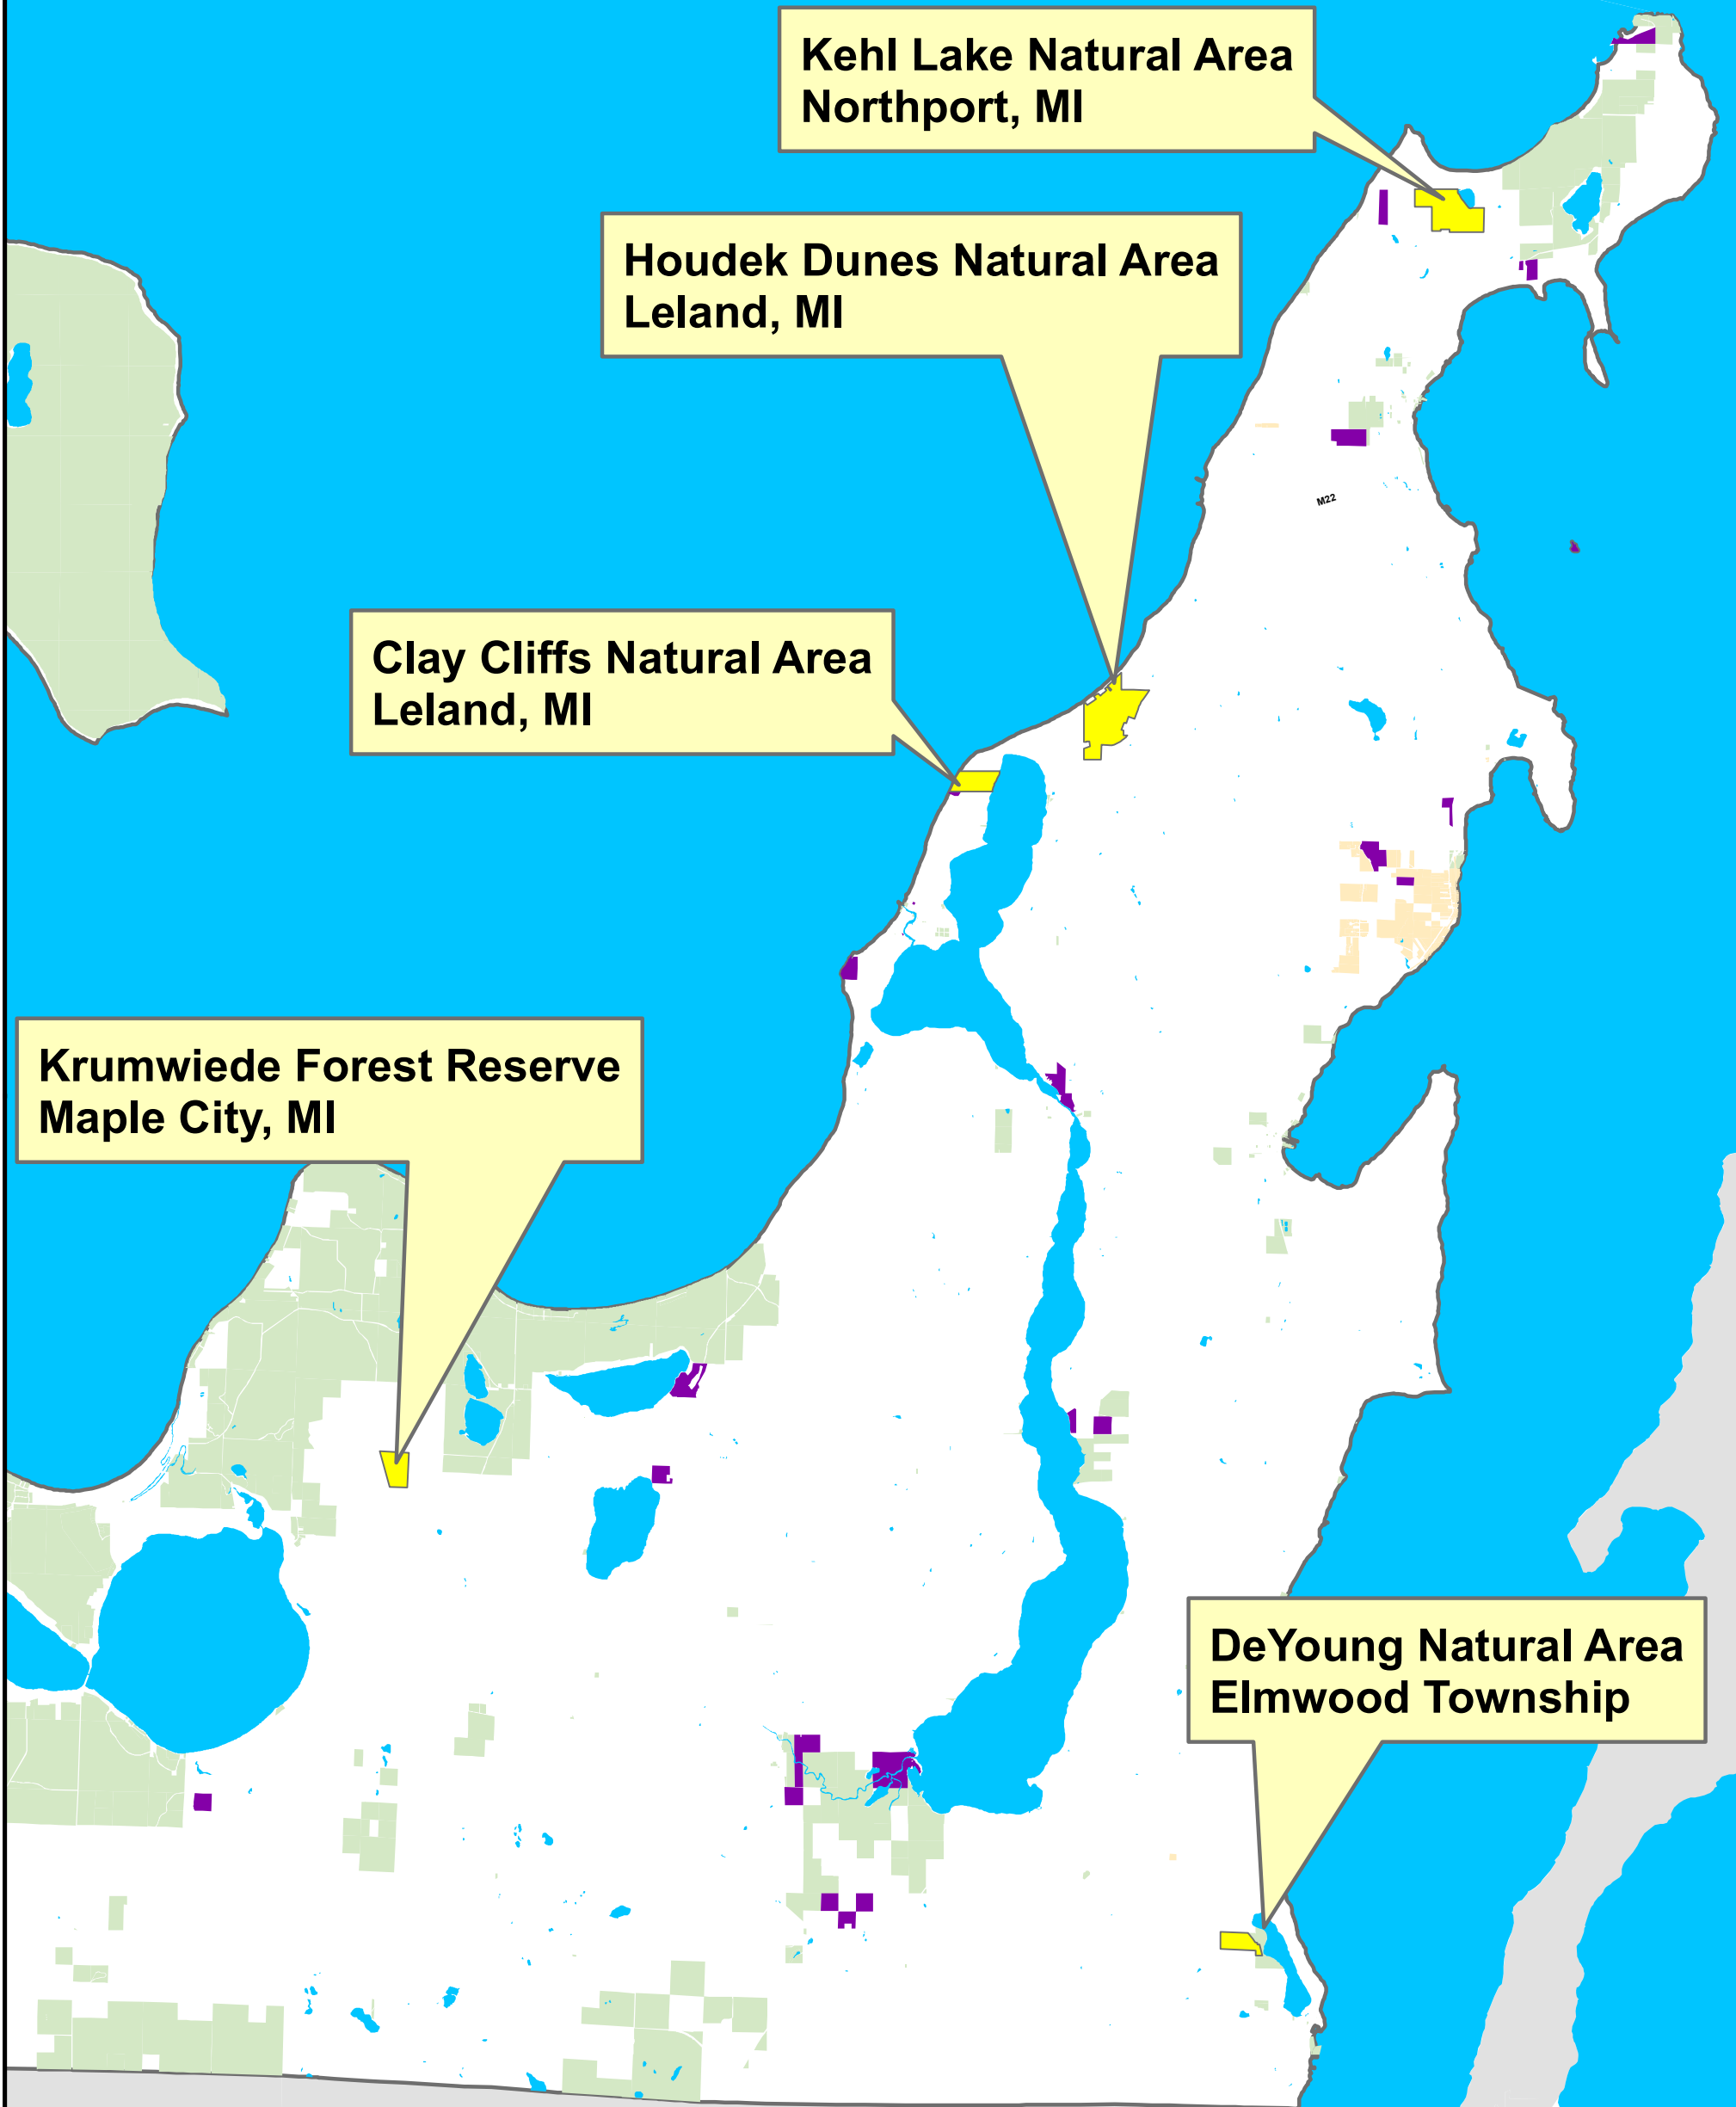

Leelanau Conservancy Protected Lands

Fall Color Tour Map 2015

- Natural Areas, Preserves and Forest Reserves on Color Tour
- Natural Areas, Preserves and Forest Reserves
- Grand Traverse Band of Ottawa & Chippewa Indians
- Public Land (County, State, Federal)
- Lakes