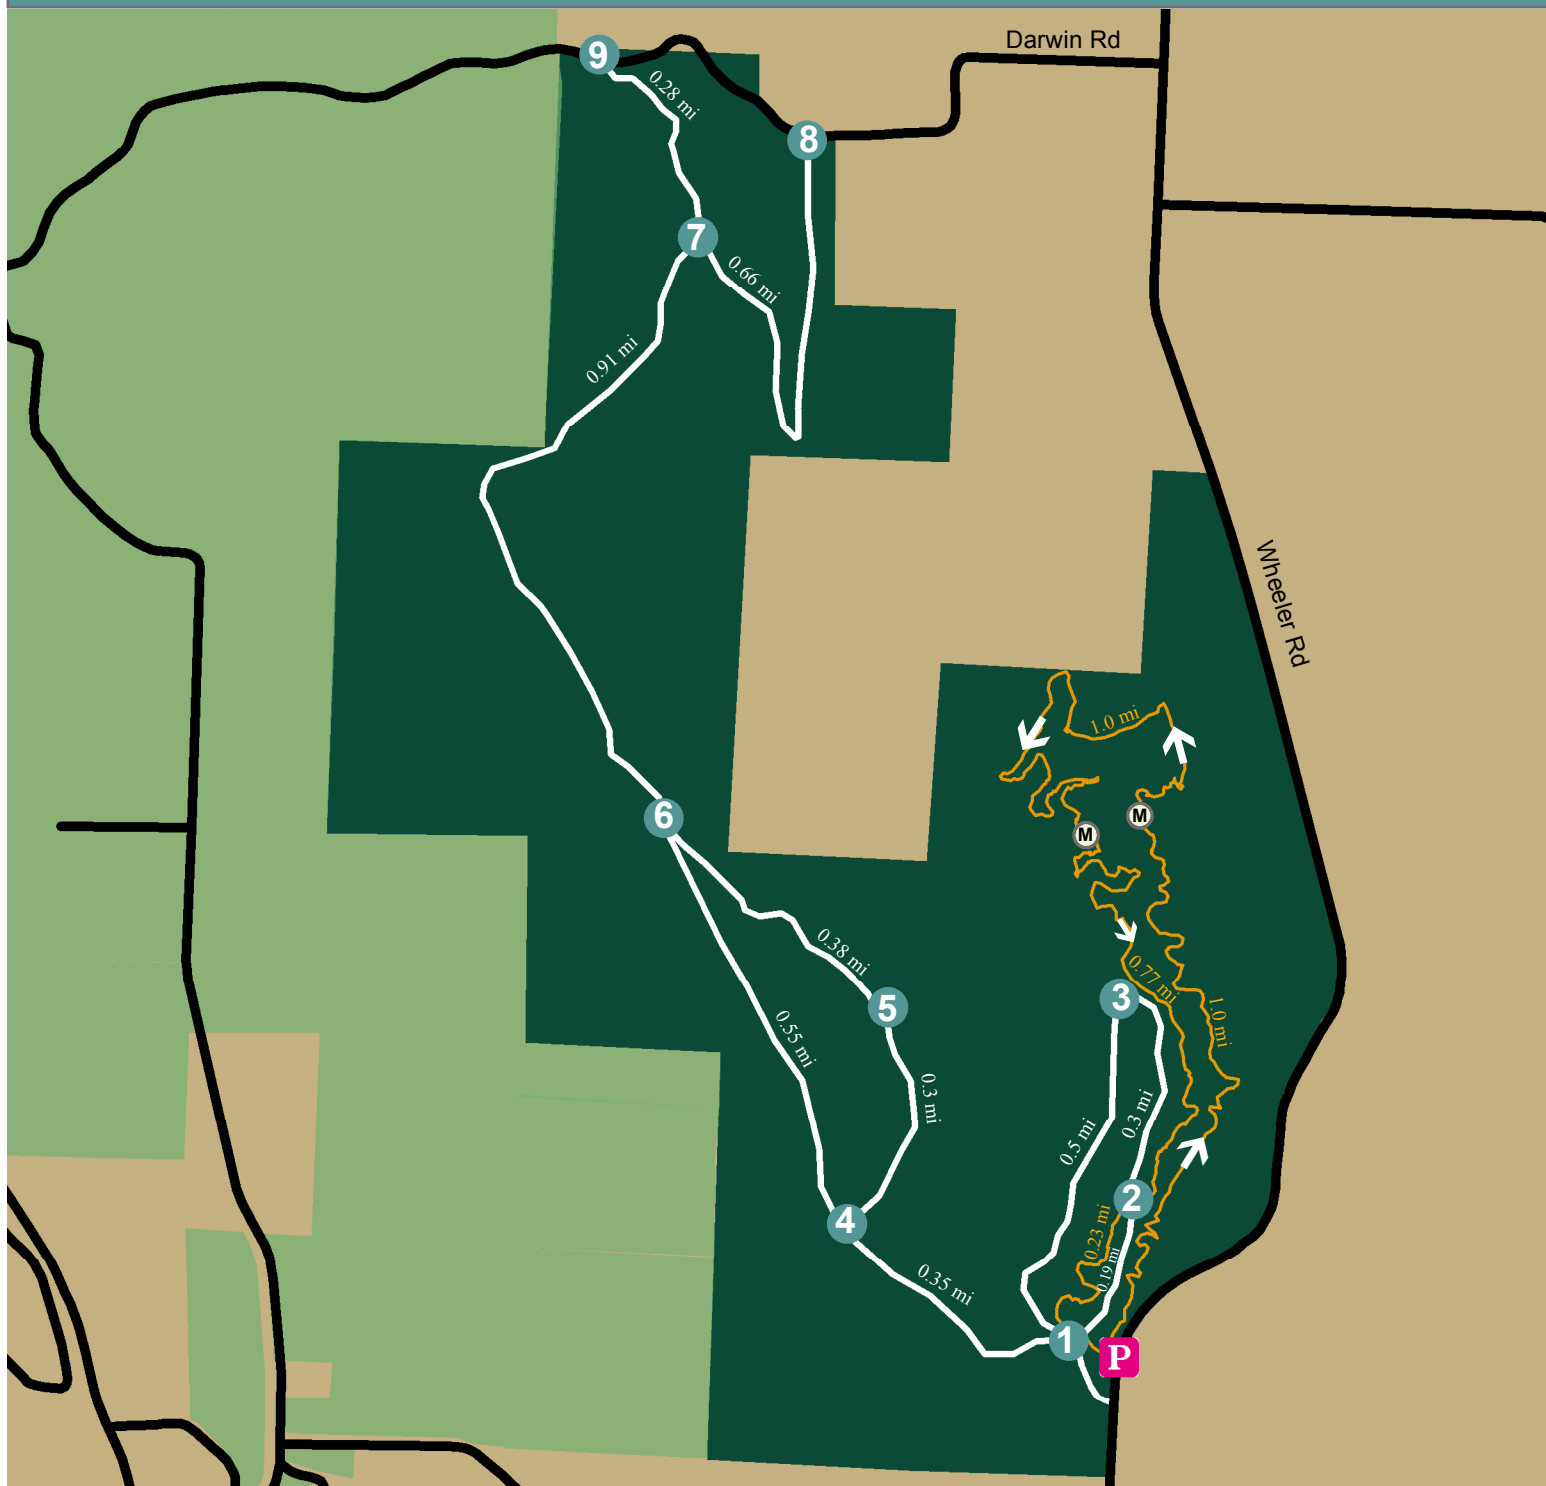

Palmer Woods Forest Reserve

LEGEND

Palmer Woods Forest Reserve

Sleeping Bear Dunes N.L.

Roads

Hiking/Ski Trails

East Ridge Mountain Bike Trail ONE-WAY

Mileage Marker

Trail Maps

Trailhead & Parking