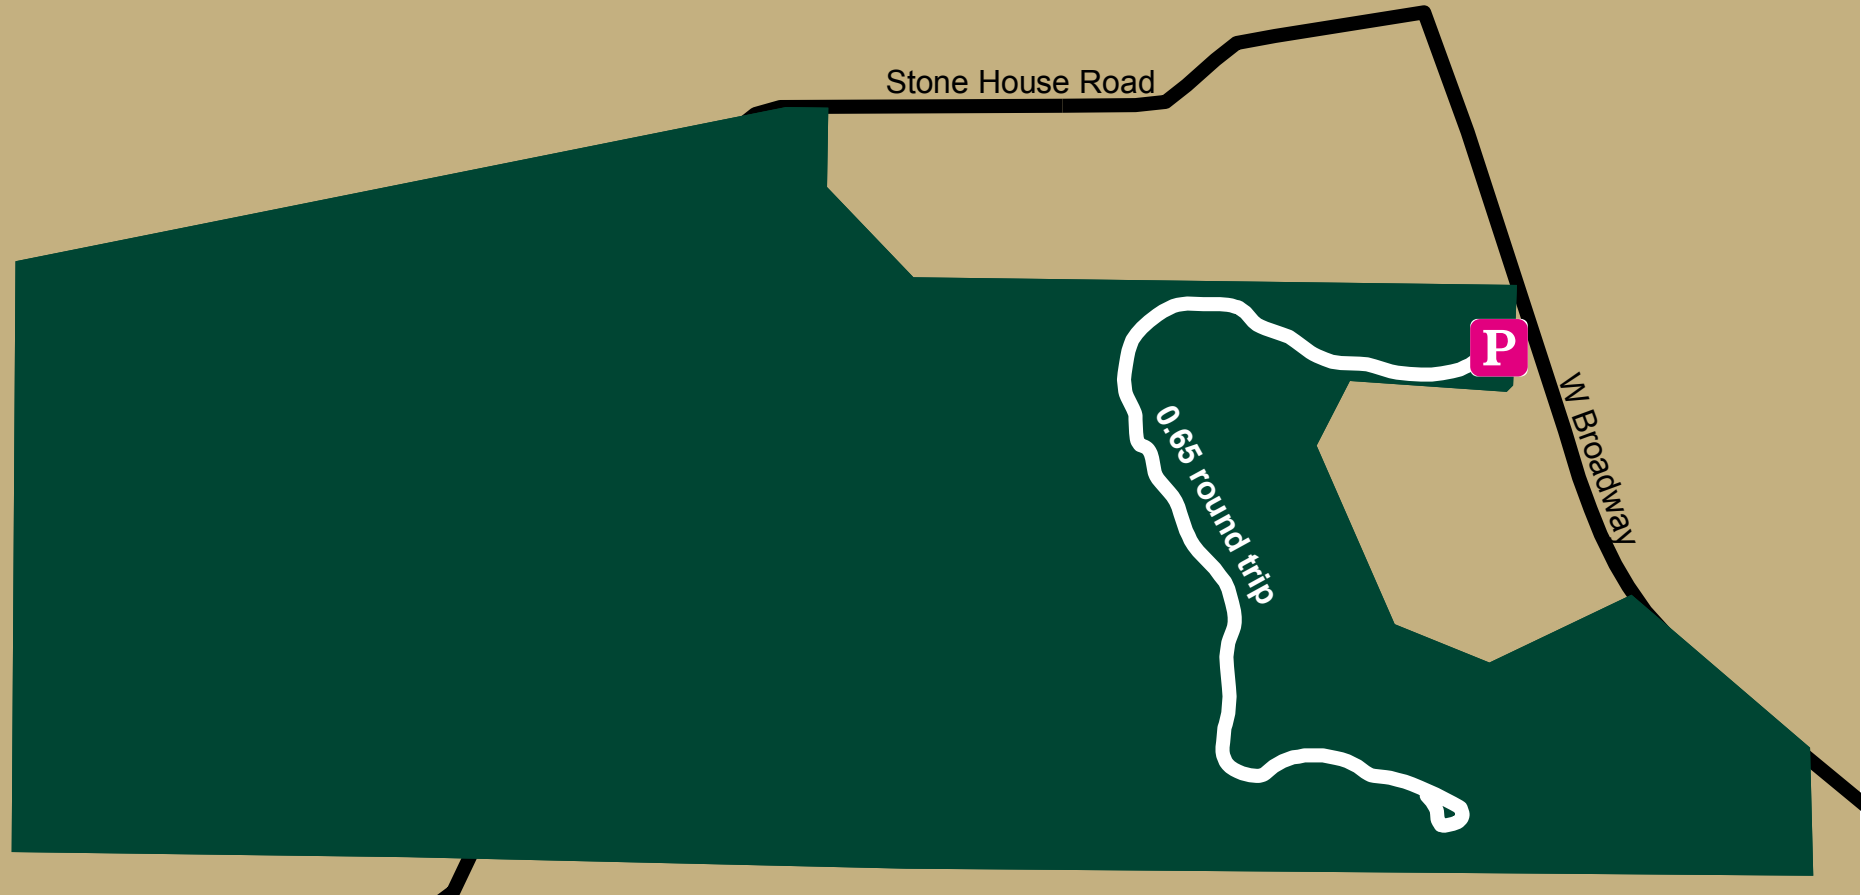

Stites Natural Area

 Stites Natural Area
 Roads

 Hiking Trail
 Trailhead & Parking

0 0.04 0.08 0.16 Miles